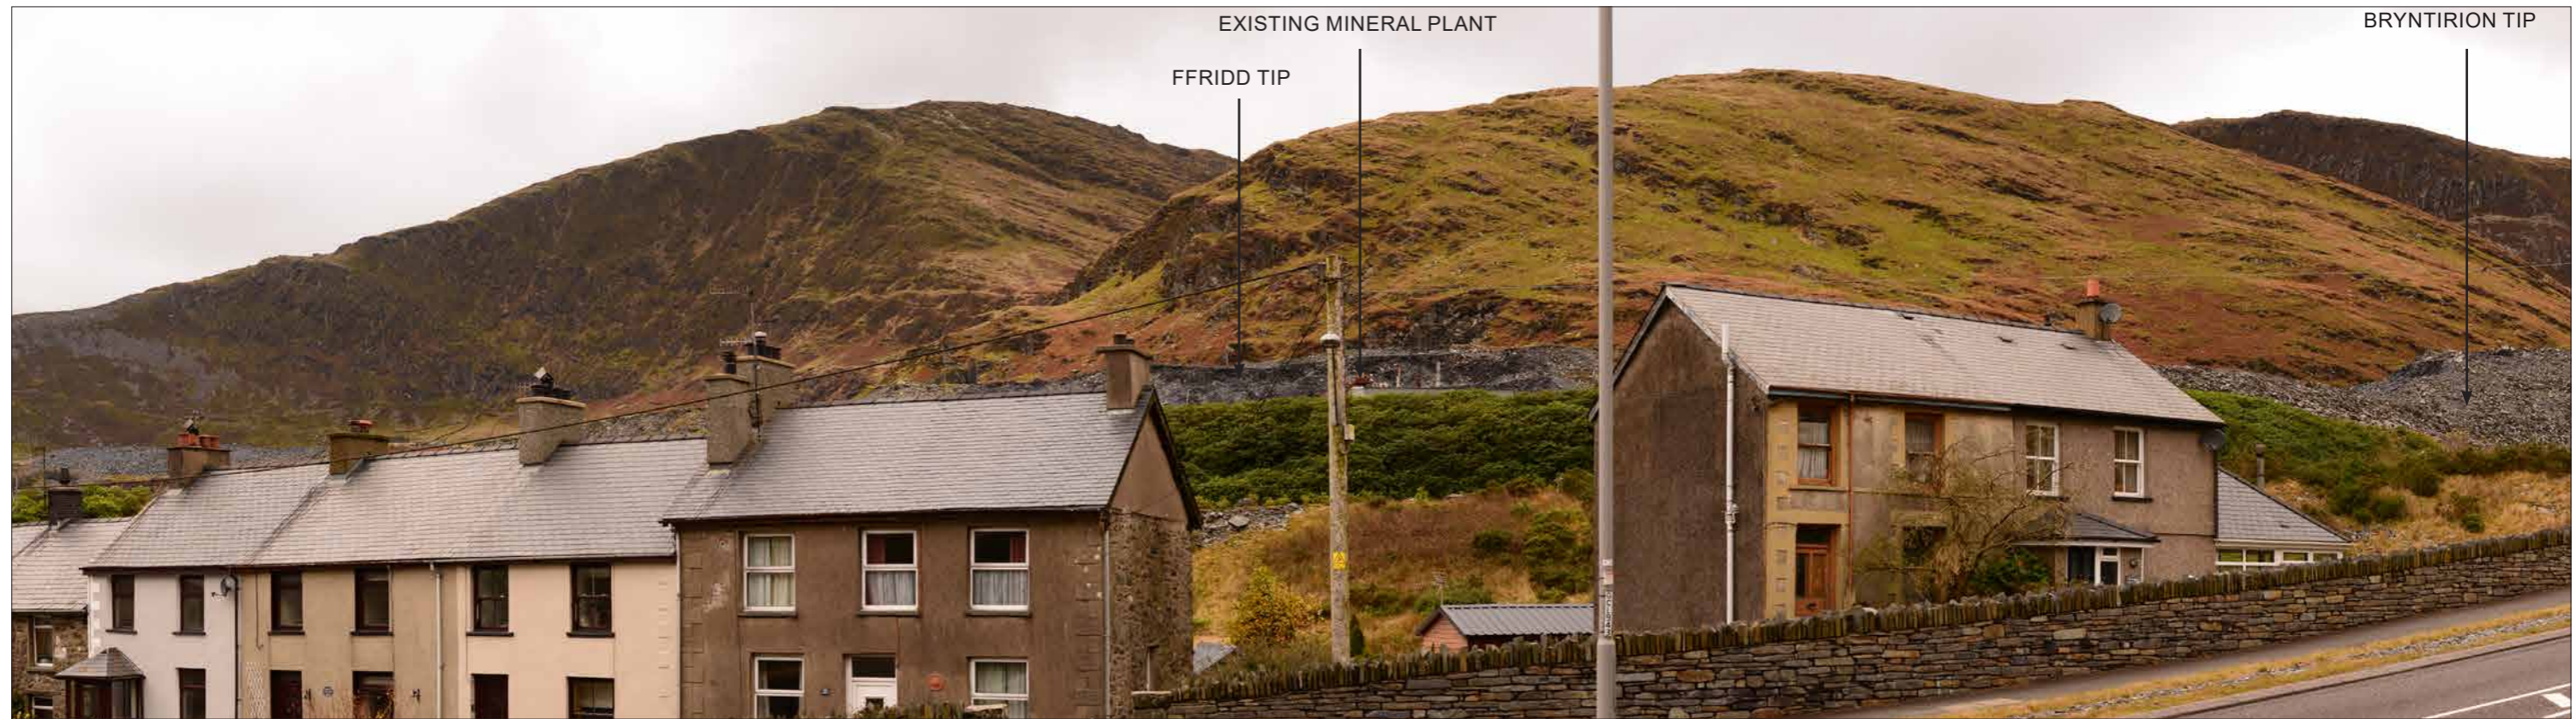

FFESTINIOG
 MINERALS PLANT
 VIEWPOINT
 PHOTOGRAPHY

VIEWPOINT 1 AND 2
OQ - 7 / 3

scale AS SHOWN Date NOVEMBER 2019

NOTES
 THE PHOTOGRAPHS WITHIN THIS SHEET HAVE BEEN SCALED
 TO MATCH THE EQUIVALENT VIEW OF THE HUMAN EYE, WHEN
 PRINTED OUT AT A3 AND VIEWED AT A DISTANCE OF 300MM.